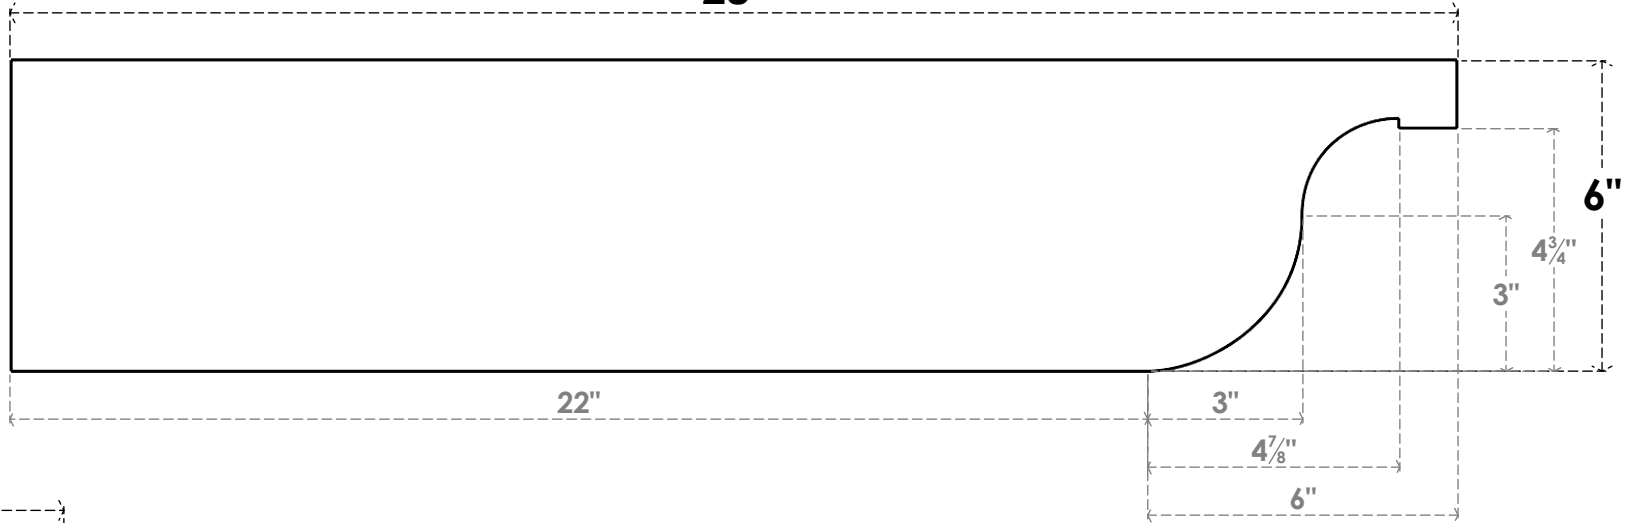

ITEM NUMBER: RFTURS020X06000X28000X006DEL00RCPR

2"W X 6"H X 28"L TIMBERTHANE ROUGH CEDAR DEL MONTE FAUX WOOD SOLID RAFTER TAIL, 6" L END, PRIMED TAN

28"

SIDE PROFILE

FRONT PROFILE

ISOMETRIC

GENERATED DATE : 03/02/2023