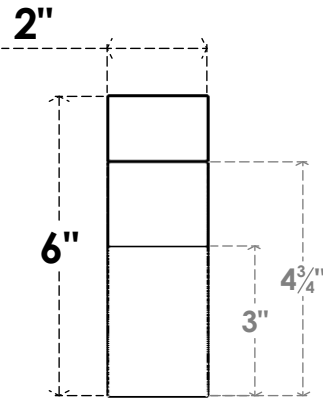

ITEM NUMBER: RFTURS020X06000X28000X006DEL00RCPR

2"W X 6"H X 28"L TIMBERTHANE ROUGH CEDAR DEL MONTE FAUX WOOD SOLID RAFTER TAIL, 6" L END, PRIMED TAN

28"

SIDE PROFILE

FRONT PROFILE

ISOMETRIC

GENERATED DATE : 03/02/2023